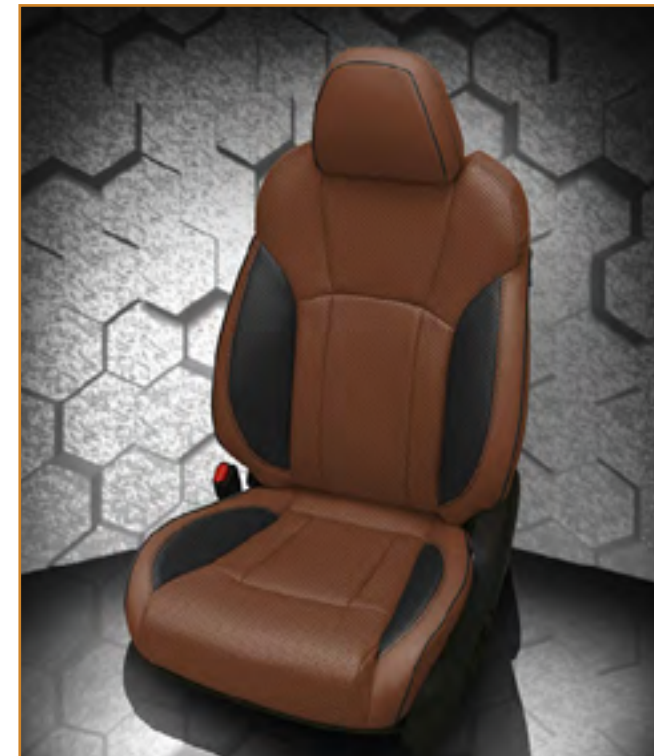

VIS CODE: K2441-222
Mahogany wrap, perf body, Black perf wings, Black
contrast all stitch, Black piping