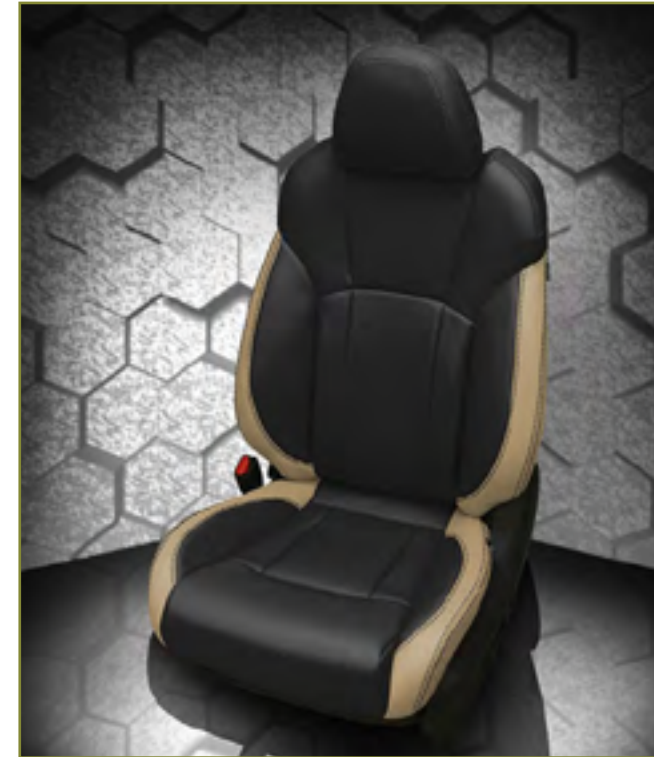

VIS CODE: K2309-231
Biscuit wrap, Black center, Black wings, Black contrast all stitch