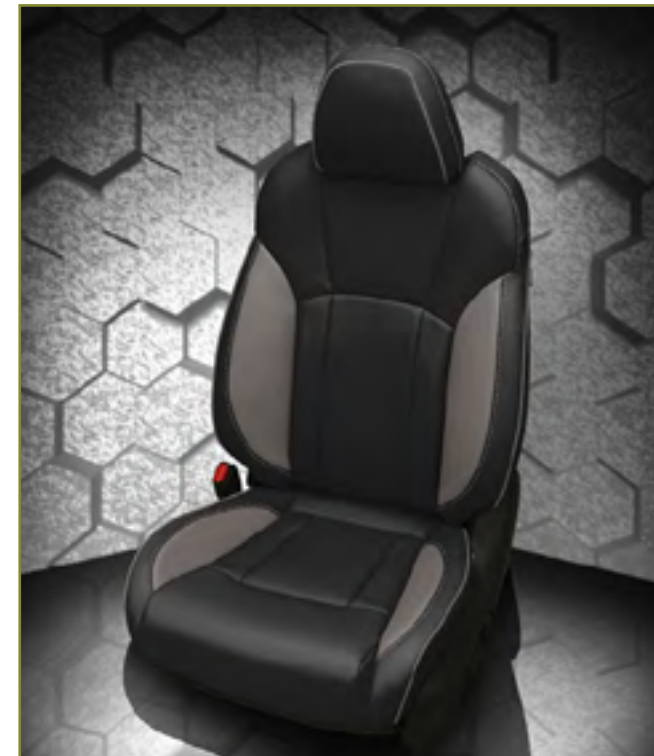

VIS CODE: K2310-100
Black wrap, Ash wings, Ash contrast all stitch, Ash piping