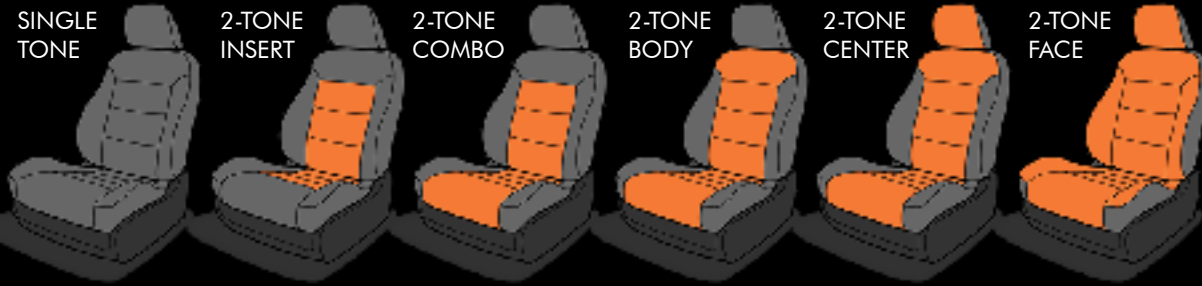

INTÉRIEURS EN CUIR

CUSTOM EMBROIDERY
$400 (PER PAIR)

DOUBLE DIAMOND
STITCH

SINGLE DIAMOND
STITCH

BARRACUDA
PERFORATED DUO-TONE >dc400