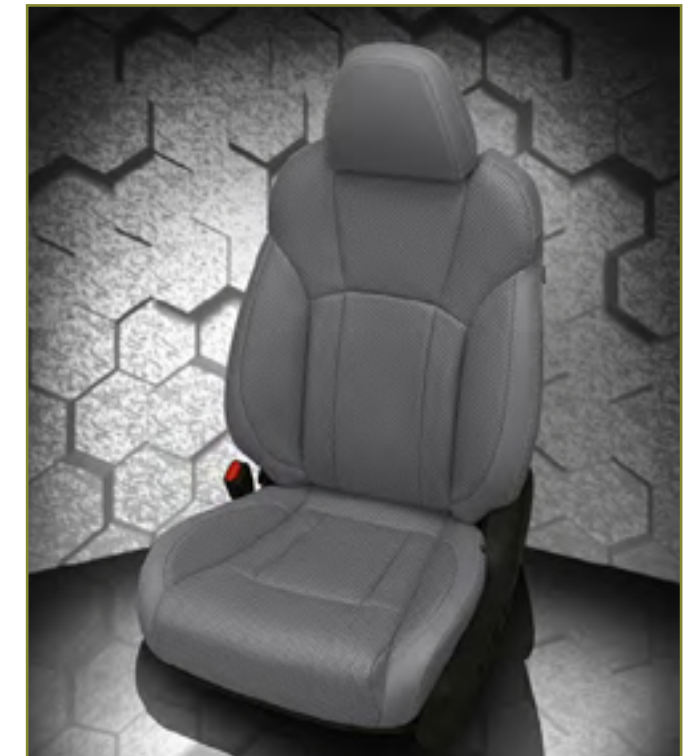

VIS CODE: K2310-265
Lunar Grey wrap, perf body, perf wings, Silver contrast all stitch