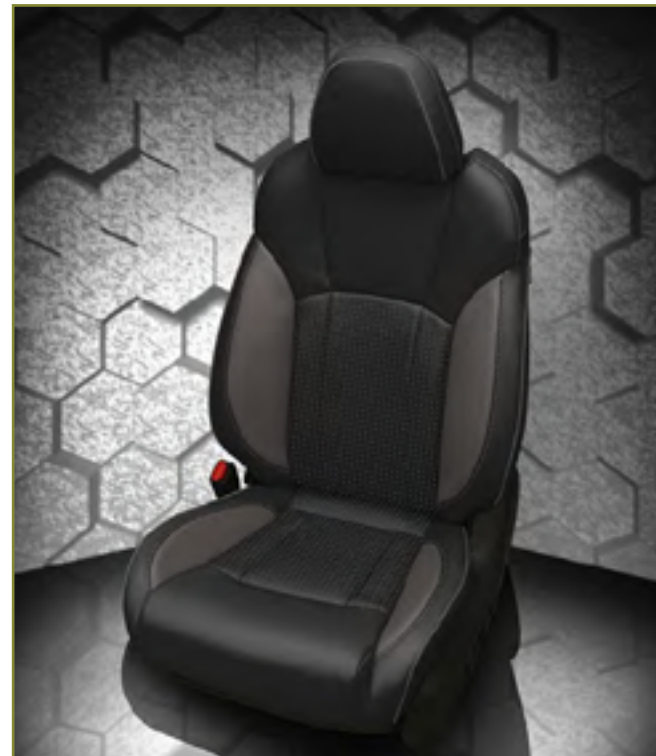

VIS CODE: K2313-100
Black wrap, Barracuda Flint insert, Lt. Grey wings, Lt. Grey contrast all stitch, Lt. Grey piping