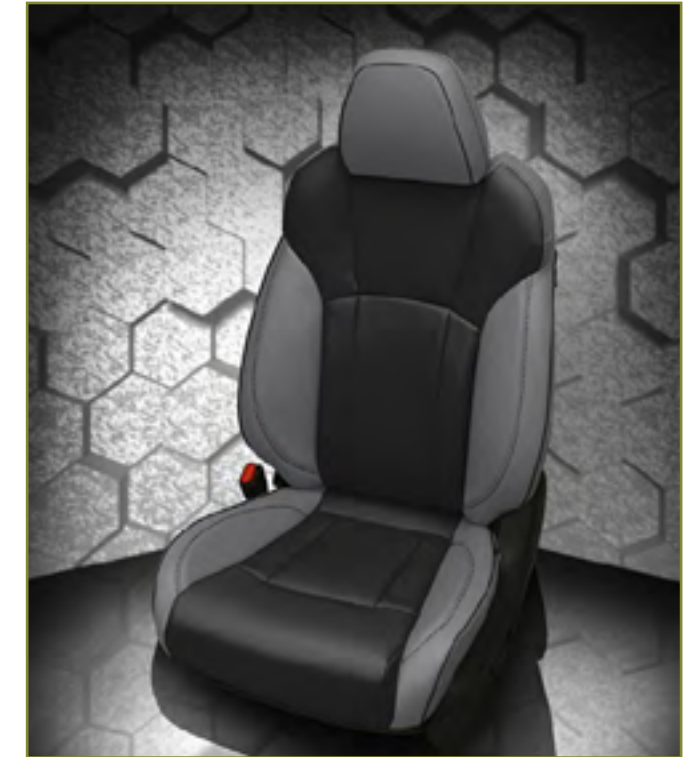

VIS CODE: K2309-265
Lunar Grey wrap, Black body, Black contrast all stitch, Black piping